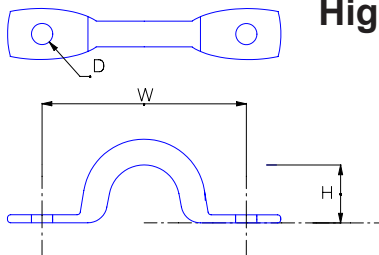

Stainless Steel Marine Accessories

High Quality Stainless Steel Grade 316 Halyard Cleat

High Quality Stainless Steel 316 Halyard Cleat

Product Code	B	C	D	L	X	Y
HC55	6mm	10mm	3.4mm	55mm	7mm	3mm
HC75	8mm	11mm	5.0mm	75mm	9.4mm	4mm
HC90	9.5mm	15.8mm	6.3mm	90mm	12.5mm	5mm
HC120	12.7mm	21mm	6.3mm	120mm	20mm	6mm
HC150	16mm	25.5mm	7.9mm	150mm	24.5mm	7mm

High Quality Stainless Steel Grade 316 Lacing Eyes

High Quality Stainless Steel 316 Lacing Eyes

Product Code	D	H	W	TYPE
4E	3.2mm	9mm	30mm	Round Bar
5E	6.5mm	12mm	39.5mm	Flat Bar
6E	6.3mm	10.5mm	45mm	Round Bar
8E	8.3mm	18.5mm	63mm	Round Bar

High Quality Stainless Steel Grade 316 Boat Rings

High Quality Stainless Steel 316 Boat Rings

Product Code	B	L	T	W
BR5/16	72mm	32mm	52mm	18mm
BR3/8	90mm	39mm	73mm	24mm