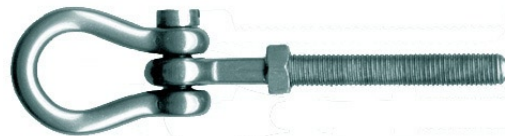

Stainless Steel Marine Accessories

High Quality Stainless Steel Grade 316 Halyard Cleat

High Quality Stainless Steel 316 Halyard Cleat

Product Code	B	C	D	L	X	Y
HC55	6mm	10mm	3.4mm	55mm	7mm	3mm
HC75	8mm	11mm	5.0mm	75mm	9.4mm	4mm
HC90	9.5mm	15.8mm	6.3mm	90mm	12.5mm	5mm
HC120	12.7mm	21mm	6.3mm	120mm	20mm	6mm
HC150	16mm	25.5mm	7.9mm	150mm	24.5mm	7mm

High Quality Stainless Steel Grade 316 Lacing Eyes

High Quality Stainless Steel 316 Lacing Eyes

Product Code	D	H	W	TYPE
4E	3.2mm	9mm	30mm	Round Bar
5E	6.5mm	12mm	39.5mm	Flat Bar
6E	6.3mm	10.5mm	45mm	Round Bar
8E	8.3mm	18.5mm	63mm	Round Bar

High Quality Stainless Steel Grade 316 Boat Rings

High Quality Stainless Steel 316 Boat Rings

Product Code	B	L	T	W
BR5/16	72mm	32mm	52mm	18mm
BR3/8	90mm	39mm	73mm	24mm