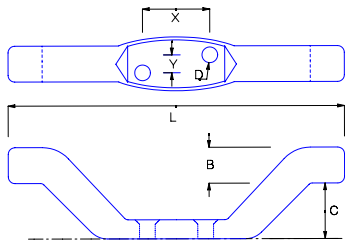

Stainless Steel Marine Accessories

High Quality Stainless Steel Grade 316 Halyard Cleat

High Quality Stainless Steel 316 Halyard Cleat

Product Code	B	C	D	L	X	Y
HC55	6mm	10mm	3.4mm	55mm	7mm	3mm
HC75	8mm	11mm	5.0mm	75mm	9.4mm	4mm
HC90	9.5mm	15.8mm	6.3mm	90mm	12.5mm	5mm
HC120	12.7mm	21mm	6.3mm	120mm	20mm	6mm
HC150	16mm	25.5mm	7.9mm	150mm	24.5mm	7mm

High Quality Stainless Steel Grade 316 Lacing Eyes

High Quality Stainless Steel 316 Lacing Eyes

Product Code	D	H	W	TYPE
4E	3.2mm	9mm	30mm	Round Bar
5E	6.5mm	12mm	39.5mm	Flat Bar
6E	6.3mm	10.5mm	45mm	Round Bar
8E	8.3mm	18.5mm	63mm	Round Bar

High Quality Stainless Steel Grade 316 Boat Rings

High Quality Stainless Steel 316 Boat Rings

Product Code	B	L	T	W
BR5/16	72mm	32mm	52mm	18mm
BR3/8	90mm	39mm	73mm	24mm