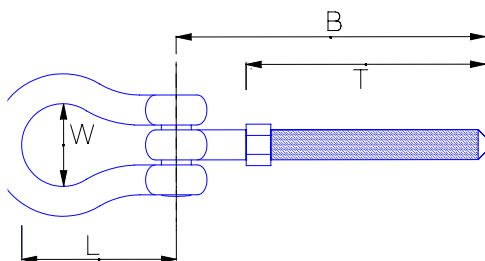

Stainless Steel Marine Accessories

High Quality Stainless Steel Grade 316 Halyard Cleat

High Quality Stainless Steel 316 Halyard Cleat

Product Code	B	C	D	L	X	Y
HC55	6mm	10mm	3.4mm	55mm	7mm	3mm
HC75	8mm	11mm	5.0mm	75mm	9.4mm	4mm
HC90	9.5mm	15.8mm	6.3mm	90mm	12.5mm	5mm
HC120	12.7mm	21mm	6.3mm	120mm	20mm	6mm
HC150	16mm	25.5mm	7.9mm	150mm	24.5mm	7mm

High Quality Stainless Steel Grade 316 Lacing Eyes

High Quality Stainless Steel 316 Lacing Eyes

Product Code	D	H	W	TYPE
4E	3.2mm	9mm	30mm	Round Bar
5E	6.5mm	12mm	39.5mm	Flat Bar
6E	6.3mm	10.5mm	45mm	Round Bar
8E	8.3mm	18.5mm	63mm	Round Bar

High Quality Stainless Steel Grade 316 Boat Rings

High Quality Stainless Steel 316 Boat Rings

Product Code	B	L	T	W
BR5/16	72mm	32mm	52mm	18mm
BR3/8	90mm	39mm	73mm	24mm