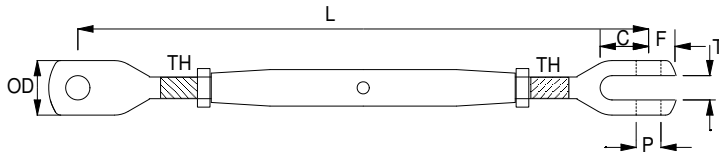

High Quality Stainless Steel Turnbuckles/Rigging Screws

Marine Rigging Screws - Compression Stud and Fork

Product Code	Thread	W	P	C	F	T	OD	MIN L	MAX L	WEIGHT
RSCF03	1/4" unf	3mm	6mm	13mm	7mm	6.3mm	14.3mm	130mm	195mm	75g
RSCF04	5/16" unf	4mm	8mm	16mm	9mm	8mm	18.0mm	150mm	225mm	147g
RSCF05	3/8" unf	5mm	9.5mm	19mm	11mm	10mm	22.2mm	190mm	285mm	256g
RSCF06	7/16" unf	6mm	11mm	22mm	12mm	11mm	25.4mm	210mm	310mm	386g
RSCF07	1/2" unf	7mm	12mm	25mm	15mm	12.7mm	28.6mm	250mm	375mm	596g
RSCF08DS	1/2" unf	8mm	12mm	25mm	15mm	12.7mm	28.6mm	255mm	380mm	694g
RSCF08	5/8" unf	8mm	14.3mm	28mm	16mm	14mm	34.1mm	315mm	460mm	1222g
RSCF10	5/8" unf	10mm	16mm	32mm	18mm	16mm	38.0mm	330mm	475mm	1420g
RSCF12	3/4" unf	12mm	19mm	38mm	22mm	19mm	47.6mm	385mm	545mm	2434g
RSCF14	7/8" unf	14mm	22mm	45mm	26mm	22.2mm	54.0mm	430mm	615mm	3691g
RSCF16	1" unf	16mm	25.4mm	50mm	29mm	25.4mm	63.5mm	520mm	730mm	5322g
RSCF19	1 1/8" unf	19mm	28mm	58mm	32mm	28.6mm	69.9mm	560mm	820mm	5573g
RSCF22	1 1/4" unf	22mm	32mm	64mm	38mm	32mm	76.2mm	605mm	875mm	8201g
RSCF26	1 3/8" unf	26mm	35mm	70mm	42mm	35mm	82.5mm	700mm	1015mm	16042g

PRODUCT BENEFITS

Generously proportioned toggle straps are designed to take the full wire breaking load on each side of the eye and pin, avoiding premature failure due to transient unbalanced loads.

Stainless Steel 316 body with aluminium bronze inserts for sizes 8mm to 26mm.