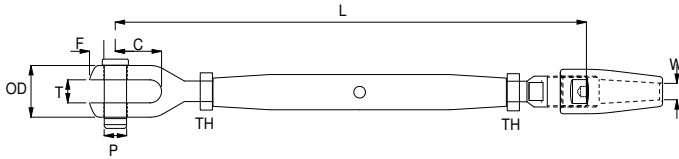

High Quality Stainless Steel Turnbuckles/Rigging Screws

Marine Rigging Screws - Compression Stud and Fork

Product Code	Thread	W	P	C	F	T	OD	MIN L	MAX L	WEIGHT
RSCF03	1/4" unf	3mm	6mm	13mm	7mm	6.3mm	14.3mm	130mm	195mm	75g
RSCF04	5/16" unf	4mm	8mm	16mm	9mm	8mm	18.0mm	150mm	225mm	147g
RSCF05	3/8" unf	5mm	9.5mm	19mm	11mm	10mm	22.2mm	190mm	285mm	256g
RSCF06	7/16" unf	6mm	11mm	22mm	12mm	11mm	25.4mm	210mm	310mm	386g
RSCF07	1/2" unf	7mm	12mm	25mm	15mm	12.7mm	28.6mm	250mm	375mm	596g
RSCF08DS	1/2" unf	8mm	12mm	25mm	15mm	12.7mm	28.6mm	255mm	380mm	694g
RSCF08	5/8" unf	8mm	14.3mm	28mm	16mm	14mm	34.1mm	315mm	460mm	1222g
RSCF10	5/8" unf	10mm	16mm	32mm	18mm	16mm	38.0mm	330mm	475mm	1420g
RSCF12	3/4" unf	12mm	19mm	38mm	22mm	19mm	47.6mm	385mm	545mm	2434g
RSCF14	7/8" unf	14mm	22mm	45mm	26mm	22.2mm	54.0mm	430mm	615mm	3691g
RSCF16	1" unf	16mm	25.4mm	50mm	29mm	25.4mm	63.5mm	520mm	730mm	5322g
RSCF19	1 1/8" unf	19mm	28mm	58mm	32mm	28.6mm	69.9mm	560mm	820mm	5573g
RSCF22	1 1/4" unf	22mm	32mm	64mm	38mm	32mm	76.2mm	605mm	875mm	8201g
RSCF26	1 3/8" unf	26mm	35mm	70mm	42mm	35mm	82.5mm	700mm	1015mm	16042g

PRODUCT BENEFITS

Generously proportioned toggle straps are designed to take the full wire breaking load on each side of the eye and pin, avoiding premature failure due to transient unbalanced loads.

Stainless Steel 316 body with aluminium bronze inserts for sizes 8mm to 26mm.