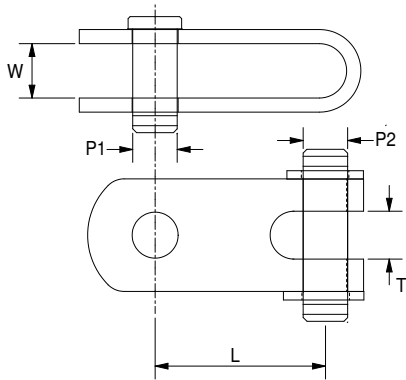

### Rigging Components/Accessories - Bar Toggles

Product Code	F	S	C	T	P1	P2	OD	L	WEIGHT
TOG03	7mm	10mm	13mm	6.3mm	6mm	6.3mm	14.3mm	42mm	22g
TOG04	9mm	13mm	16mm	8.0mm	8mm	8.0mm	18.0mm	53mm	44g
TOG05	11mm	15mm	19mm	9.5mm	9.5mm	9.5mm	22.2mm	64mm	84g
TOG06	12mm	17mm	22mm	11.1mm	11mm	11.1mm	25.4mm	72mm	100g
TOG07	15mm	21mm	25mm	12.7mm	12mm	12.7mm	28.6mm	87mm	180g
TOG08	17mm	22mm	28mm	14.3mm	14mm	14.3mm	34.9mm	95mm	292g
TOG10	18mm	24mm	32mm	16.0mm	16mm	16.0mm	38.1mm	106mm	424g
TOG12	23mm	30mm	38mm	19.1mm	19mm	19.1mm	47.6mm	125mm	724g
TOG14	26mm	36mm	45mm	22.2mm	22mm	22.2mm	54.0mm	146mm	825g
TOG16	31mm	39mm	50mm	25.4mm	25.4mm	25.4mm	63.5mm	162mm	1790g
TOG19	33mm	47mm	58mm	28.6mm	28mm	28.6mm	69.9mm	184mm	2415g
TOG22	39mm	50mm	64mm	32.0mm	32mm	32.0mm	76.2mm	207mm	3229g
TOG26	44mm	54mm	70mm	35.0mm	35mm	35.0mm	82.5mm	227mm	5624g

### Rigging Components/Accessories - Double Jaw Toggles

Product Code	P1	P2	W	T	L
DJT06	6mm	6mm	7.7mm	5.5mm	23mm
DJT08	8mm	8mm	9mm	8mm	26mm
DJT10	9.5mm	9.5mm	10.3mm	9.5mm	30mm
DJT11	11mm	11mm	14mm	13mm	40mm
DJT12	12mm	12mm	14.2mm	13mm	43mm
DJT16	16mm	16mm	17.5mm	16mm	57mm
DJT19	19mm	19mm	22mm	18.5mm	77mm
DJT22	22mm	22mm	24.5mm	24.5mm	88mm
DJT26	25mm	25mm	28.5mm	24.5mm	100mm
DJT28	28mm	28mm	32.5mm	30mm	116mm
DJT32	32mm	32mm	36.5mm	35mm	125mm
DJT35	35mm	35mm	42mm	36.5mm	152mm